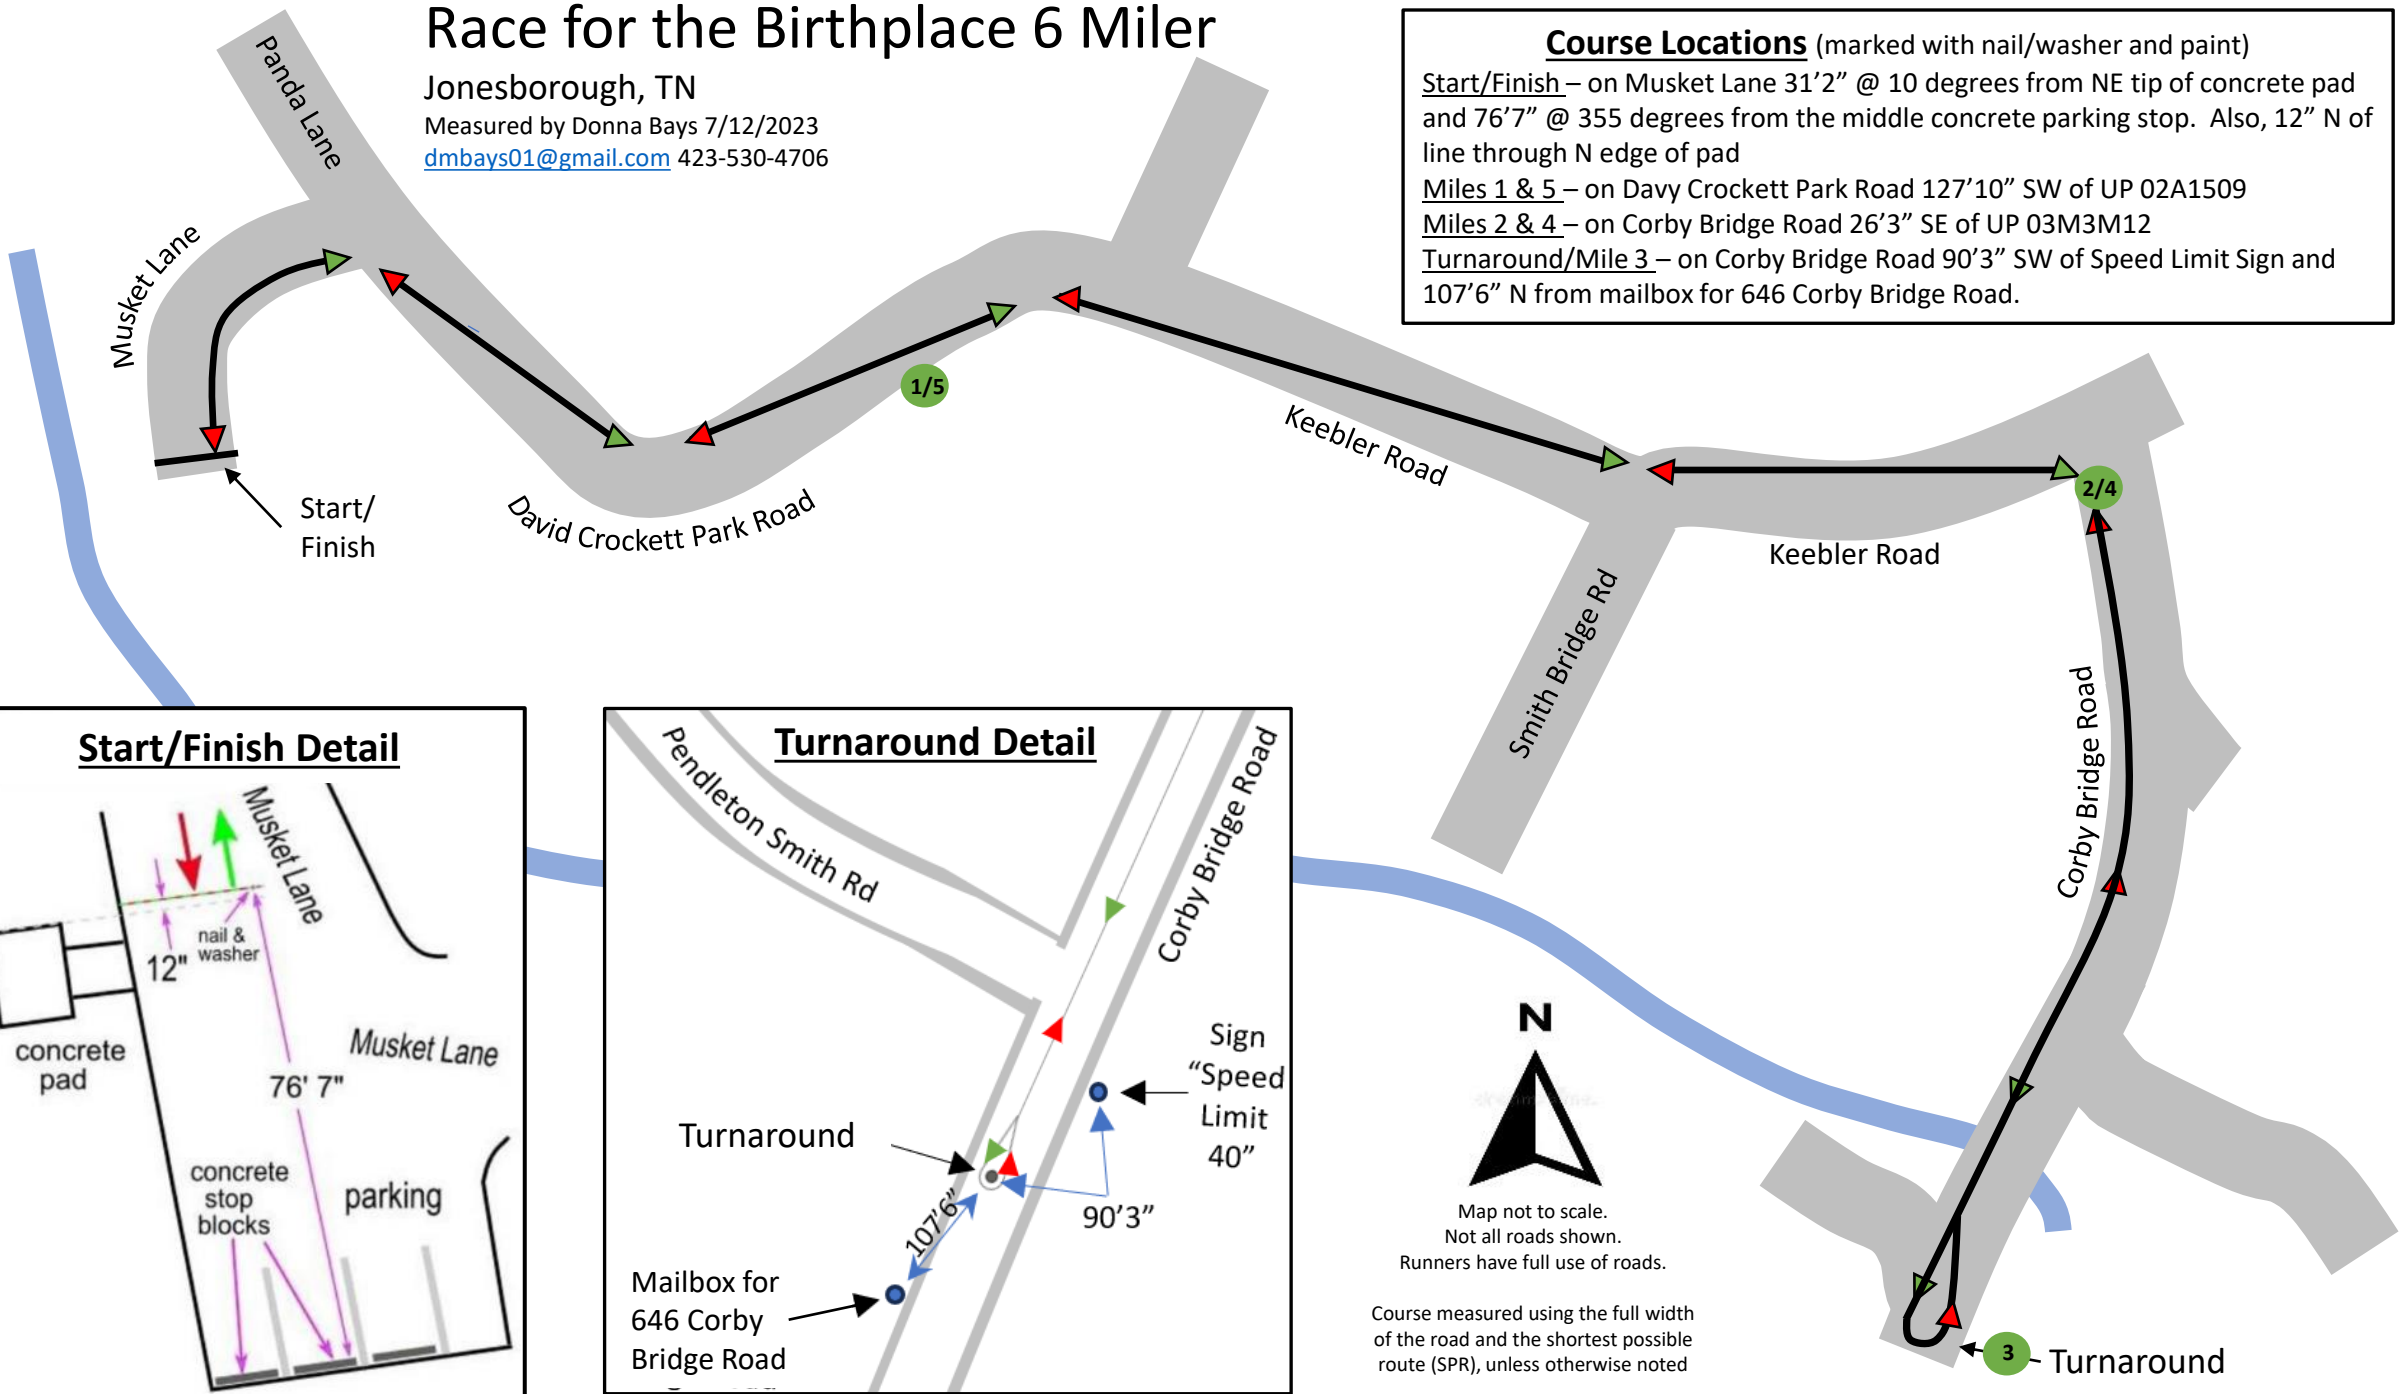

Race for the Birthplace 6 Miler

Jonesborough, TN

Measured by Donna Bays 7/12/2023
dmbays01@gmail.com 423-530-4706

Course Locations (marked with nail/washer and paint)

Start/Finish – on Musket Lane 31'2" @ 10 degrees from NE tip of concrete pad and 76'7" @ 355 degrees from the middle concrete parking stop. Also, 12" N of line through N edge of pad

Miles 1 & 5 – on Davy Crockett Park Road 127'10" SW of UP 02A1509

Miles 2 & 4 – on Corby Bridge Road 26'3" SE of UP 03M3M12

Turnaround/Mile 3 – on Corby Bridge Road 90'3" SW of Speed Limit Sign and 107'6" N from mailbox for 646 Corby Bridge Road.

N

Map not to scale.
 Not all roads shown.
 Runners have full use of roads.

Course measured using the full width of the road and the shortest possible route (SPR), unless otherwise noted