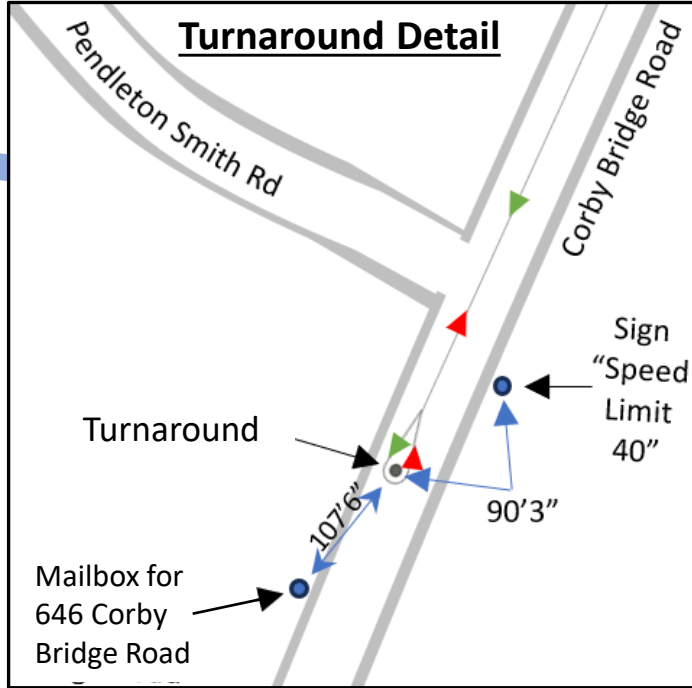

Race for the Birthplace 6 Miler

Jonesborough, TN

Measured by Donna Bays 7/12/2023
dmbays01@gmail.com 423-530-4706

Course Locations (marked with nail/washer and paint)

Start/Finish – on Musket Lane 31'2" @ 10 degrees from NE tip of concrete pad and 76'7" @ 355 degrees from the middle concrete parking stop. Also, 12" N of line through N edge of pad

Miles 1 & 5 – on Davy Crockett Park Road 127'10" SW of UP 02A1509

Miles 2 & 4 – on Corby Bridge Road 26'3" SE of UP 03M3M12

Turnaround/Mile 3 – on Corby Bridge Road 90'3" SW of Speed Limit Sign and 107'6" N from mailbox for 646 Corby Bridge Road.

N

Map not to scale.
 Not all roads shown.
 Runners have full use of roads.

Course measured using the full width of the road and the shortest possible route (SPR), unless otherwise noted