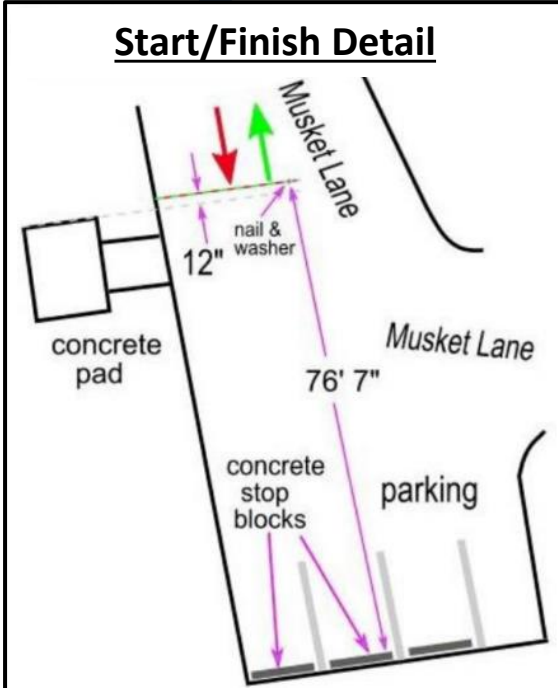

Race for the Birthplace 6 Miler

Jonesborough, TN

Measured by Donna Bays 7/12/2023
dmbays01@gmail.com 423-530-4706

Course Locations (marked with nail/washer and paint)

Start/Finish – on Musket Lane 31'2" @ 10 degrees from NE tip of concrete pad and 76'7" @ 355 degrees from the middle concrete parking stop. Also, 12" N of line through N edge of pad

Miles 1 & 5 – on Davy Crockett Park Road 127'10" SW of UP 02A1509

Miles 2 & 4 – on Corby Bridge Road 26'3" SE of UP 03M3M12

Turnaround/Mile 3 – on Corby Bridge Road 90'3" SW of Speed Limit Sign and 107'6" N from mailbox for 646 Corby Bridge Road.

N

Map not to scale.
 Not all roads shown.
 Runners have full use of roads.

Course measured using the full width of the road and the shortest possible route (SPR), unless otherwise noted